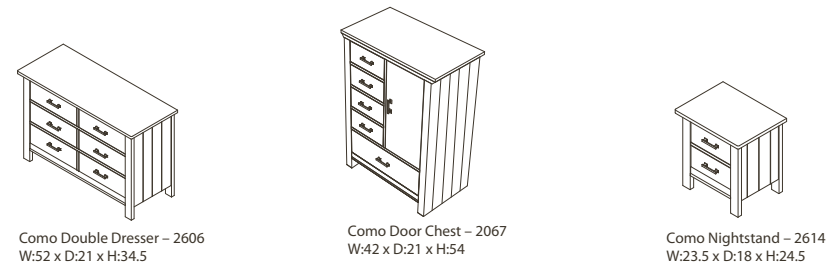

### Italian Style

- Superior Italian design from 100 years of furniture manufacturing experience
- Cribs convert to toddler beds, child's day beds and full-size beds (rails sold separately)
- Cribs have 3 different mattress height levels
- Most cases have adjustable levelers on front posts/feet
- Nylon glides on cribs and cases to help prevent scratching of floors

Como Forever Crib – 2600  
W:59 x D:31 x H:48

Como Toddler Rail – 1515  
W:59 x D:31 x H:48

Como Bed Conversion Rails – 1216  
W:59 x D:80 x H:48

### Top Quality Manufacturing

- All crib slats made of select solid Radiata Pine for its exceptional strength while being environmentally responsible
- All crib slats are glued and nailed, top and bottom
- All composite wood materials (MDF, particle board or plywood) are certified to meet California and EPA requirements for formaldehyde emissions
- Taller cases feature tip restraint kits
- Drawer boxes with soft-closing, full-extension drawer glides for safety and convenience
- Drawer boxes in solid wood with English dovetail joints (front and back)
- Solid wood corner blocks and supports underneath every drawer box for the best construction