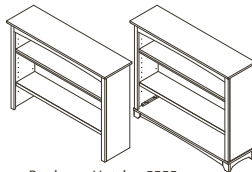

## Top Quality Manufacturing

- All crib slats made of select solid Radiata Pine for its exceptional strength while being environmentally responsible
- All crib slats are glued and nailed, top and bottom
- All composite wood materials (MDF, particle board or plywood) are certified to meet California and EPA requirements for formaldehyde emissions
- Taller cases feature tip restraint kits
- Drawer boxes with soft-closing, full-extension drawer glides for safety and convenience
- Drawer boxes in solid wood with English dovetail joints (front and back)
- Solid wood corner blocks and supports underneath every drawer box for the best construction

Como Double Dresser – 2606  
W:52 x D:21 x H:34.5

Como Door Chest – 2067  
W:42 x D:21 x H:54

Como Nightstand – 2614  
W:23.5 x D:18 x H:24.5

Changing Tray – 9900  
W:46 x D:19.5 x H:5

Bookcase Hutch – 5555  
W:47 x D:13.5 x H:42/46