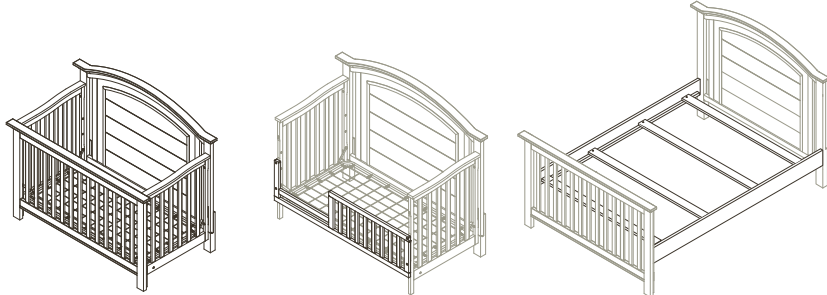

### Italian Style

- Superior Italian design from 100 years of furniture manufacturing experience
- Cribs convert to toddler beds, child's day beds and full-size beds (rails sold separately)
- Cribs have 3 different mattress height levels
- Most cases have adjustable levelers on front posts/feet
- Nylon glides on cribs and cases to help prevent scratching of floors

Como Forever Crib – 2600  
W:59 x D:31 x H:48

Como Toddler Rail – 1515  
W:59 x D:31 x H:48

Como Bed Conversion Rails – 1216  
W:59 x D:80 x H:48

### Top Quality Manufacturing

- All crib slats made of select solid Radiata Pine for its exceptional strength while being environmentally responsible
- All crib slats are glued and nailed, top and bottom
- All composite wood materials (MDF, particle board or plywood) are certified to meet California and EPA requirements for formaldehyde emissions
- Taller cases feature tip restraint kits
- Drawer boxes with soft-closing, full-extension drawer glides for safety and convenience
- Drawer boxes in solid wood with English dovetail joints (front and back)
- Solid wood corner blocks and supports underneath every drawer box for the best construction