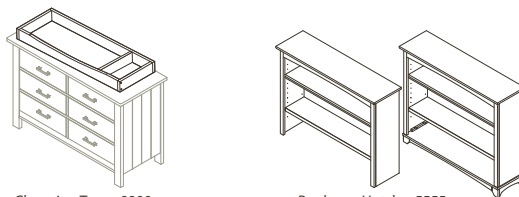

Changing Tray – 9900
W:46 x D:19.5 x H:5

Bookcase Hutch – 5555
W:47 x D:13.5 x H:42/46

Superior Safety

- JPMA member since 1971
- All cribs and cases are tested to voluntary American Society for Testing and Materials (ASTM) standards
- All products are compliant with Consumer Product Safety Commission (CPSC) recommendations
- Furniture meets or exceeds all mandatory and voluntary standards for all products for both US and Canada
- Every production run is tested to exceed all required lead standards

Commitment to the Environment

- Green Guard Gold Certification
- Solid woods that are sustainably harvested from trusted and reliable sources that are committed to minimizing environmental impact
- Non-toxic finishes regularly tested by independent laboratories
- CARB compliant composite woods certified to meet formaldehyde standards