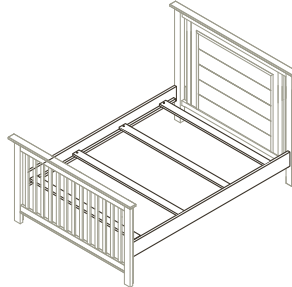

## Italian Style

- Superior Italian design from 100 years of furniture manufacturing experience
- Cribs convert to toddler beds, child's day beds and full-size beds (rails sold separately)
- Cribs have 3 different mattress height levels
- Most cases have adjustable levelers on front posts/feet
- Nylon glides on cribs and cases to help prevent scratching of floors

Lario Forever Crib – 2650  
W:59 x D:31 x H:48

Lario Toddler Rail – 1515  
W:59 x D:30 x H:48

Lario Full-Size Bed Rails – 1216  
W:59 x D:80 x H:48