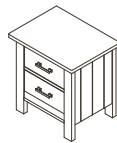

Como Nightstand – 2614
W:23.5 x D:18 x H:24.5