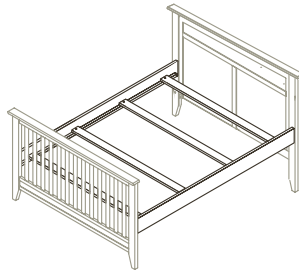

8150 Napoli Full-Size Bed - Flat Top – 6666 Low-profile footboard – 1314 Torino Nightstand – White

Finishes

Mocacchino

White

Italian Style

- Superior Italian design from 100 years of furniture manufacturing experience
- Cribs convert to toddler beds, child's day beds and full-size beds (rails sold separately)
- Cribs have 3 different mattress height levels
- Most cases have adjustable levelers on front posts/feet
- Nylon glides on cribs and cases to help prevent scratching of floors

Napoli Flat Top Forever Crib – 8150
W:57 x D:31 x H:45

Napoli Toddler Bed – 1515
W:57 x D:31 x H:45

Napoli Full-Size Bed Rails – 1216
W:57 x D:80 x H:45

Low-profile Footboard – 6666
W:57 x D:80 x H:45

Torino Double Dresser – 1306
W: 50 x D:20 x H:34

Torino 5 Drawer Dresser – 1305
W:36 x D:20 x H:46

Torino Nightstand – 1314
W:23.5 x D:18 x H:24.25

Changing Tray – 9900
W:46 x D:19.5 x H:5

Bookcase Hutch – 5555
W:47 x D:13.5 x H:42/46

Top Quality Manufacturing

- All crib slats made of select solid Radiata Pine for its exceptional strength while being environmentally responsible
- All crib slats are glued and nailed, top and bottom
- All composite wood materials (MDF, particle board or plywood) are certified to meet California and EPA requirements for formaldehyde emissions
- Taller cases feature tip restraint kits
- Drawer boxes with soft-closing, full-extension drawer glides for safety and convenience
- Drawer boxes in solid wood with English dovetail joints (front and back)
- Solid wood corner blocks and supports underneath every drawer box for the best construction