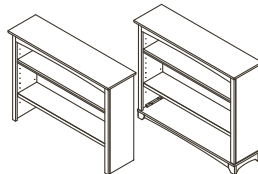

8150 Napoli Full-Size Bed - Flat Top – 6666 Low-profile footboard – 1314 Torino Nightstand – White

Finishes

Mocacchino

White

Italian Style

- Superior Italian design from 100 years of furniture manufacturing experience
- Cribs convert to toddler beds, child's day beds and full-size beds (rails sold separately)
- Cribs have 3 different mattress height levels
- Most cases have adjustable levelers on front posts/feet
- Nylon glides on cribs and cases to help prevent scratching of floors

Napoli Flat Top Forever Crib – 8150
W:57 x D:31 x H:45

Napoli Toddler Bed – 1515
W:57 x D:31 x H:45

Napoli Full-Size Bed Rails – 1216
W:57 x D:80 x H:45

Low-profile Footboard – 6666
W:57 x D:80 x H:45

Torino Double Dresser – 1306
W: 50 x D:20 x H:34

Torino 5 Drawer Dresser – 1305
W:36 x D:20 x H:46

Torino Nightstand – 1314
W:23.5 x D:18 x H:24.25

Changing Tray – 9900
W:46 x D:19.5 x H:5

Bookcase Hutch – 5555
W:47 x D:13.5 x H:42/46

Top Quality Manufacturing

- All crib slats made of select solid Radiata Pine for its exceptional strength while being environmentally responsible
- All crib slats are glued and nailed, top and bottom
- All composite wood materials (MDF, particle board or plywood) are certified to meet California and EPA requirements for formaldehyde emissions
- Taller cases feature tip restraint kits
- Drawer boxes with soft-closing, full-extension drawer glides for safety and convenience
- Drawer boxes in solid wood with English dovetail joints (front and back)
- Solid wood corner blocks and supports underneath every drawer box for the best construction