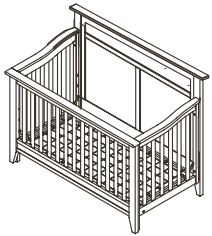

8150 Napoli Full-Size Bed - Flat Top – 6666 Low-profile footboard – 1314 Torino Nightstand – White

Finishes

Mocacchino

White

Italian Style

- Superior Italian design from 100 years of furniture manufacturing experience
- Cribs convert to toddler beds, child's day beds and full-size beds (rails sold separately)
- Cribs have 3 different mattress height levels
- Most cases have adjustable levelers on front posts/feet
- Nylon glides on cribs and cases to help prevent scratching of floors

Napoli Flat Top Forever Crib – 8150
W:57 x D:31 x H:45

Napoli Toddler Bed – 1515
W:57 x D:31 x H:45

Napoli Full-Size Bed Rails – 1216
W:57 x D:80 x H:45

Low-profile Footboard – 6666
W:57 x D:80 x H:45

Torino Double Dresser – 1306
W: 50 x D:20 x H:34