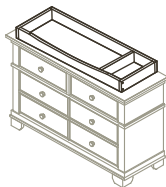

8150 Napoli Full-Size Bed - Flat Top – 6666 Low-profile footboard – 1314 Torino Nightstand – White

Finishes

Mocacchino

White

Italian Style

- Superior Italian design from 100 years of furniture manufacturing experience
- Cribs convert to toddler beds, child's day beds and full-size beds (rails sold separately)
- Cribs have 3 different mattress height levels
- Most cases have adjustable levelers on front posts/feet
- Nylon glides on cribs and cases to help prevent scratching of floors

Napoli Flat Top Forever Crib – 8150
W:57 x D:31 x H:45

Napoli Toddler Bed – 1515
W:57 x D:31 x H:45

Napoli Full-Size Bed Rails – 1216
W:57 x D:80 x H:45

Low-profile Footboard – 6666
W:57 x D:80 x H:45

Torino Double Dresser – 1306
W: 50 x D:20 x H:34

Torino 5 Drawer Dresser – 1305
W:36 x D:20 x H:46

Torino Nightstand – 1314
W:23.5 x D:18 x H:24.25

Changing Tray – 9900
W:46 x D:19.5 x H:5

Bookcase Hutch – 5555
W:47 x D:13.5 x H:42/46

Top Quality Manufacturing