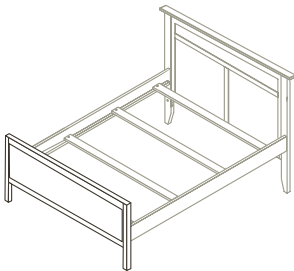

8150 Napoli Full-Size Bed - Flat Top – 6666 Low-profile footboard – 1314 Torino Nightstand – White

Finishes

Mocacchino

White

Italian Style

- Superior Italian design from 100 years of furniture manufacturing experience
- Cribs convert to toddler beds, child's day beds and full-size beds (rails sold separately)
- Cribs have 3 different mattress height levels
- Most cases have adjustable levelers on front posts/feet
- Nylon glides on cribs and cases to help prevent scratching of floors

Napoli Flat Top Forever Crib – 8150
W:57 x D:31 x H:45

Napoli Toddler Bed – 1515
W:57 x D:31 x H:45

Napoli Full-Size Bed Rails – 1216
W:57 x D:80 x H:45

Low-profile Footboard – 6666
W:57 x D:80 x H:45

Torino Double Dresser – 1306
W: 50 x D:20 x H:34

- All crib slats made of select solid Radiata Pine for its exceptional strength while being environmentally responsible
- All crib slats are glued and nailed, top and bottom
- All composite wood materials (MDF, particle board or plywood) are certified to meet California and EPA requirements for formaldehyde emissions
- Taller cases feature tip restraint kits
- Drawer boxes with soft-closing, full-extension drawer glides for safety and convenience
- Drawer boxes in solid wood with English dovetail joints (front and back)
- Solid wood corner blocks and supports underneath every drawer box for the best construction