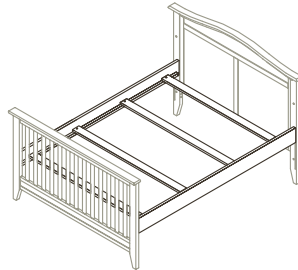

8100 Napoli Full-Size Bed – 1314 Torino Nightstand – White

Finishes

Mocacchino

White

Italian Style

- Superior Italian design from 100 years of furniture manufacturing experience
- Cribs convert to toddler beds, child's day beds and full-size beds (rails sold separately)
- Cribs have 3 different mattress height levels
- Most cases have adjustable levelers on front posts/feet
- Nylon glides on cribs and cases to help prevent scratching of floors

Napoli Forever Crib – 8100
W:57 x D:31 x H:45

Napoli Toddler Bed – 1515
W:57 x D:31 x H:45

Napoli Full-Size Bed Rails – 1216
W:57 x D:80 x H:45

Top Quality Manufacturing

- All crib slats made of select solid Radiata Pine for its exceptional strength while being environmentally responsible
- All crib slats are glued and nailed, top and bottom
- All composite wood materials (MDF, particle board or plywood) are certified to meet California and EPA requirements for formaldehyde emissions
- Taller cases feature tip restraint kits
- Drawer boxes with soft-closing, full-extension drawer glides for safety and convenience
- Drawer boxes in solid wood with English dovetail joints (front and back)
- Solid wood corner blocks and supports underneath every drawer box for the best construction