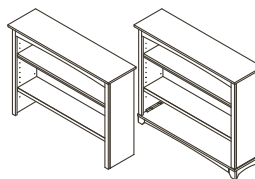

Napoli Forever Crib – 8100
W:57 x D:31 x H:45

Napoli Toddler Bed – 1515
W:57 x D:31 x H:45

Napoli Full-Size Bed Rails – 1216
W:57 x D:80 x H:45

Top Quality Manufacturing

- All crib slats made of select solid Radiata Pine for its exceptional strength while being environmentally responsible
- All crib slats are glued and nailed, top and bottom
- All composite wood materials (MDF, particle board or plywood) are certified to meet California and EPA requirements for formaldehyde emissions
- Taller cases feature tip restraint kits
- Drawer boxes with soft-closing, full-extension drawer glides for safety and convenience
- Drawer boxes in solid wood with English dovetail joints (front and back)
- Solid wood corner blocks and supports underneath every drawer box for the best construction

Torino Double Dresser – 1306
W: 50 x D:20 x H:34

Torino 5 Drawer Dresser – 1305
W:36 x D:20 x H:46

Torino Nightstand – 1314
W:23.5 x D:18 x H:24.25

Changing Tray – 9900
W:46 x D:19.5 x H:5

Mirror – 7777
W:28 x D:1.25 x H:36

Bookcase Hutch – 5555
W:47 x D:13.5 x H:42/46

Superior Safety

- JPMA member since 1971
- All cribs and cases are tested to voluntary American Society for Testing and Materials (ASTM) standards
- All products are compliant with Consumer Product Safety Commission (CPSC) recommendations
- Furniture meets or exceeds all mandatory and voluntary standards for all products for both US and Canada
- Every production run is tested to exceed all required lead standards